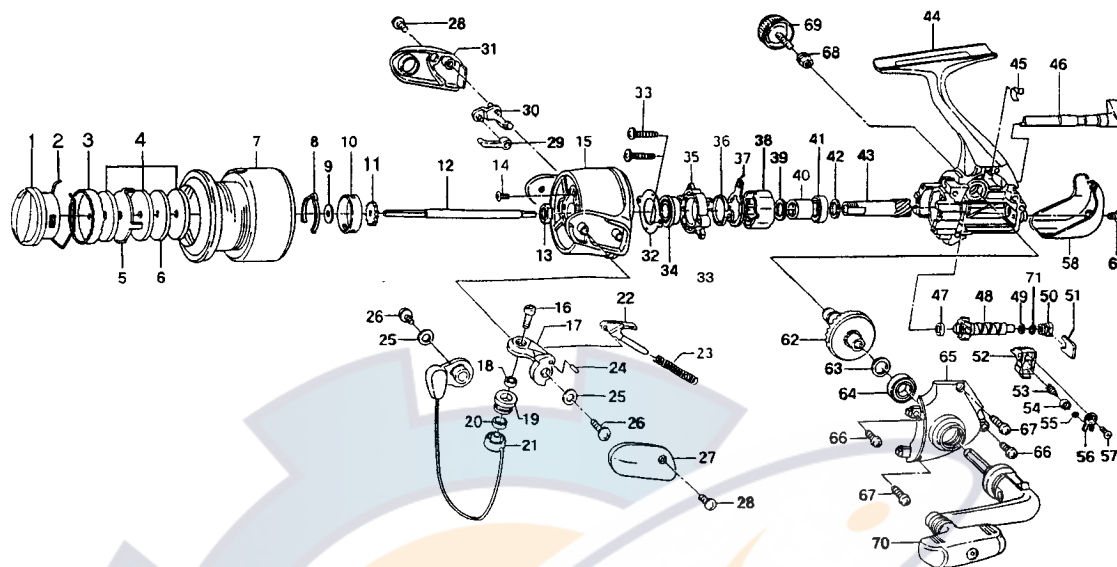

Daiwa
COMMITTED TO TOTAL QUALITY
SPINNING REEL

SS2-3000C / 3500C

Key No.	Parts No.	Parts Name	Key No.	Parts No.	Parts Name
2-7	G04-6101	SPOOL	41	F64-1101	BALL BEARING C
1	G04-6301	DRAG KNOB	42	F26-2801	PINION COLLAR
2	F71-0001	DRAG WASHER RET	43	F95-2301	PINION GEAR
3	F68-1301	DRAG KNOB CLICK PLT	44	G04-5801	BODY
4	F69-8001	DRAG WASHER A	45	F67-9201	A/R CAM SPRING
5	F67-6401	EARED WASHER	46	F67-9102	A/R LEVER
6	F68-1101	DRAG WASHER B	47	F63-1401	WORM SHAFT BUSH
8	F70-9001	SPOOL CLICK LEAF SPRING	48	G00-3601	WORM SHAFT
9	E39-7901	SPOOL WASHER	49	375-4101	WORM SHAFT WASHER
10	F69-7901	CLICK LEAF SPRING HOLDER	50	F67-9501	WORM SHAFT COLLAR
11	E41-3101	CLICK GEAR	51	F74-9401	WORM SHAFT RET
12	F68-0001	MAIN SHAFT	52	F67-9901	OSC SLIDER
13	340-6605	ROTOR NUT	53	F92-0701	OSC PAWL
14	B55-7601	ROTOR NUT LOCK SCREW	54	F62-2701	OSC PAWL BUSH
15	F64-2510	ROTOR	55	375-0801	OSC PAWL WASHER
16	F62-5202	LINE ROLLER SCREW	56	F62-2901	OSC SLIDER COVER
17	F62-3511	BAIL ARM	57	352-1505	OSC SLIDER COVER SCREW
18	F62-5102	BALL BEARING A	58	G04-4203	REAR COVER
19	F62-5001	LINE ROLLER	60	E36-4203	REAR COVER SCREW
20	F70-1801	LINE ROLLER COLLAR	62	F66-1201	DRIVE GEAR
21	G04-5901	BAIL	63	373-7808	DRIVE GEAR WASHER
22	F69-1104	BAIL SPRING SHAFT	64	E15-4001	BALL BEARING E
23	F62-3801	BAIL SPRING	65	F68-0109	SIDE COVER
24	F62-3701	BAIL ARM SCREW	66	E15-7502	SIDE COVER SCREW A
25	F63-1801	BAIL HOLDER COLLAR	67	E15-8601	SIDE COVER SCREW B
26	351-6101	BAIL HOLDER SCREW	68	F43-3502	HANDLE COLLAR
27	F66-0705	BAIL SPRING COVER	69	F42-5801	HANDLE LOCK SCREW
28	352-2503	BAIL SPRING COVER SCREW	70	G10-2401	HANDLE
29	F64-6301	BAIL TRIP PLT	71	G08-4001	SPRING WASHER
30	F62-4701	BAIL TRIP LEVER			
31	F66-0804	BAIL TRIP COVER			
32	F95-2501	BEARING RET A			
33	E24-7402	BEARING RET SCREW			
34	F25-2901	BALL BEARING B			
35	F95-2401	BEARING RET B			
36	F67-9701	ROLLER CLUTCH RET			
37	F64-1401	A/R PAWL			
38	F64-1201	ROLLER CLUTCH			
39	373-7814	ROLLER CLUTCH WASHER			
40	F73-2203	SPACING SLEEVE			